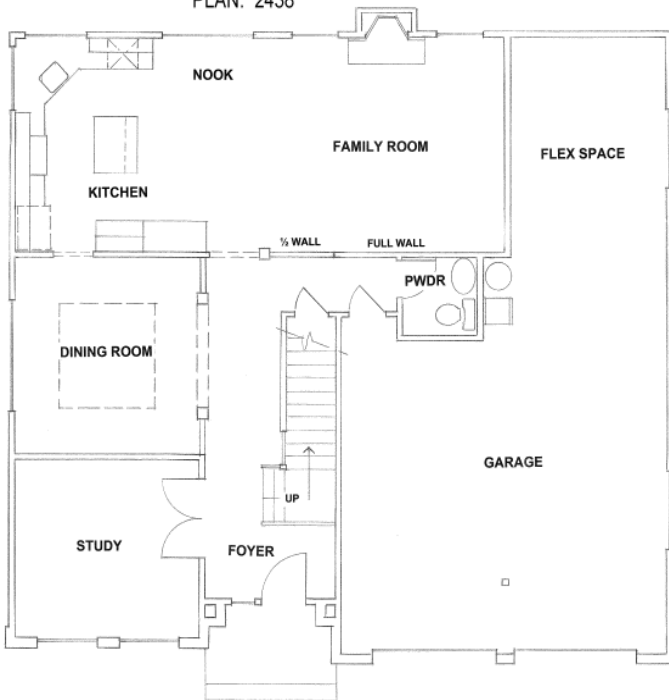

PLAN 2438

CAPSTONE HOMES, INC
PLAN: 2438

A

ENTRY ROOF OPTION

CAPSTONE HOMES, INC
PLAN: 2438

B

C

In order to continually improve the features of its homes, Capstone Homes, Inc., reserves the right to make changes and modifications to floor plans, specifications and materials without notice. Sales prices are subject to change.

CAPSTONE HOMES, INC
PLAN: 2438

MAIN FLOOR

UPPER FLOOR

In order to continually improve the features of its homes, Capstone Homes, Inc., reserves the right to make changes and modifications to floor plans, specifications and materials without notice. Sales prices are subject to change.