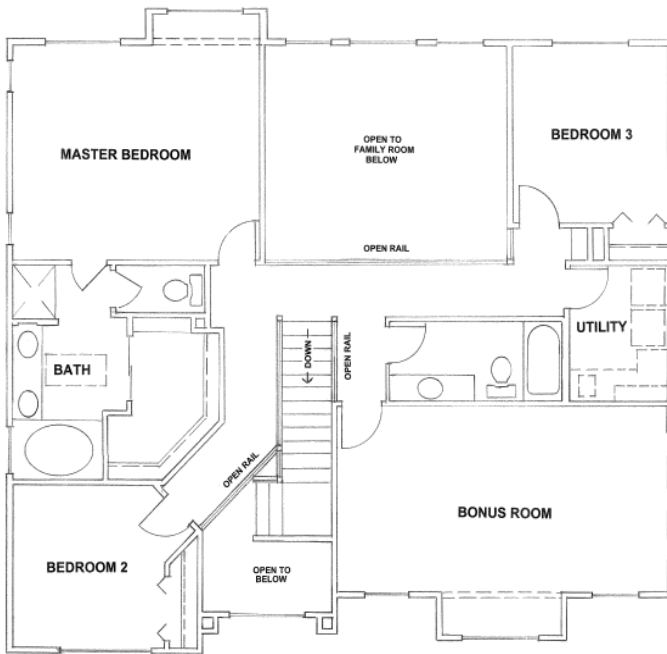

PLAN 2438

CAPSTONE HOMES, INC
PLAN: 2438

A

ENTRY ROOF OPTION

CAPSTONE HOMES, INC
PLAN: 2438

B

C

In order to continually improve the features of its homes, Capstone Homes, Inc., reserves the right to make changes and modifications to floor plans, specifications and materials without notice. Sales prices are subject to change.

CAPSTONE HOMES, INC
PLAN: 2438

MAIN FLOOR

UPPER FLOOR

In order to continually improve the features of its homes, Capstone Homes, Inc., reserves the right to make changes and modifications to floor plans, specifications and materials without notice. Sales prices are subject to change.